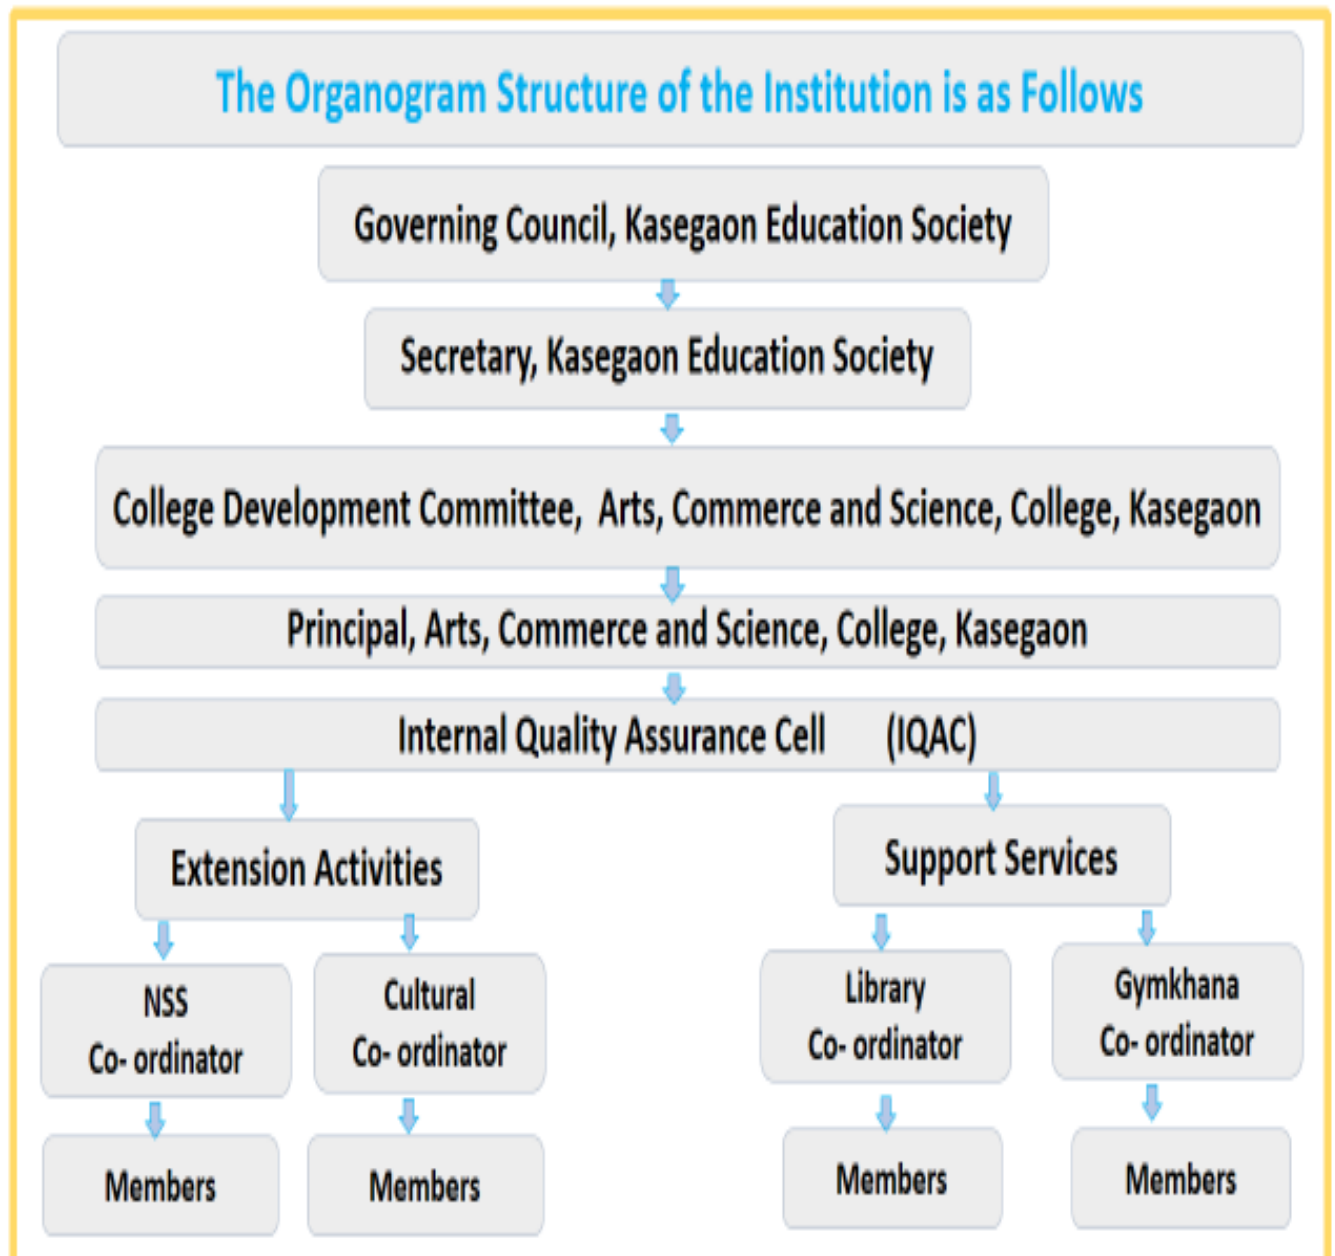

**Kasegaon Education Society's,**  
**ARTS AND COMMERCE COLLEGE, KASEGAON**  
**Tal.- Walawa, Dist.- Sangli**  
**Maharashtra, India**

## Organizational Structure of the Institute

**Kasegaon Education Society's,  
ARTS AND COMMERCE COLLEGE, KASEGAON  
Tal.- Walawa, Dist.- Sangli  
Maharashtra, India**

Following is the Pattern of Academic and Administrative Wing of the Institute